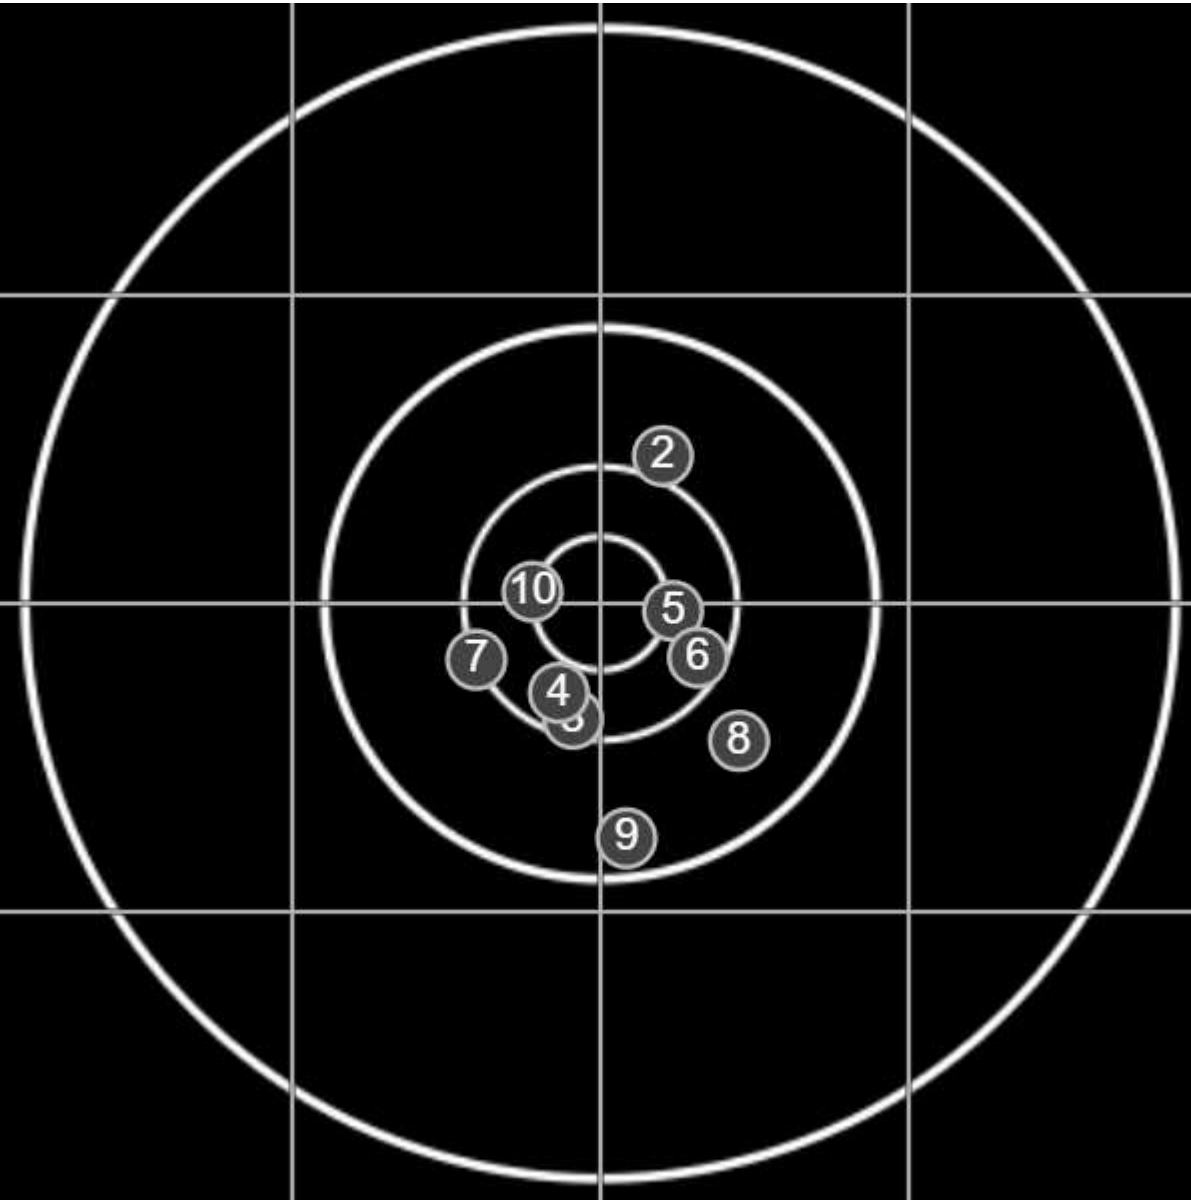

**SILVER
MOUNTAIN
TARGETS**
Made in Canada

true
5/23/2026
1:36:34 PM

BRC Club Shoot
W & J Brown Consolation
600yards

BRC T4 [-57]
AU-600y

Group: 410.6 mm
(405.8w x 197.8h)

(F)

Shooter
Ben Wright[m09]

54.2

FINAL

v: 1958, sd: 23.1

#	fps	score
10	1938	X
9	1950	5
8	1939	5
7	2017	6
6	1960	6
5	1948	X
4	1978	6
3	1948	6
2	1959	5
1	1940	3
S2	1935	(3)
S1	1933	(3)

**SILVER
MOUNTAIN
TARGETS**
Made in Canada

true
5/23/2026
2:45:23 PM